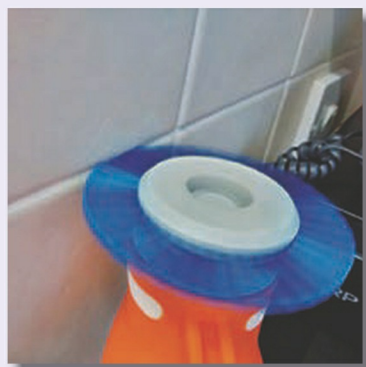

The iVo Power Brush is a brilliant and versatile handheld cordless scrubbing and brushing tool kit.

Used by 1000's of cleaners, the Power Brush saves time and effort, bringing better results more easily.

Excellent for detail cleaning on many surfaces, the massive variety of accessories gives great versatility.

Stairs and edgings

Safety flooring

Tiles and grout

Mirrors and glass

Measurements & Stats

Rotational Speed	220 rpm
Certifications	CE, ROHS, HAV
Waterproof	To IP7
Weight	500 g
Brush Size	80 mm
Small Pad Size	80 mm
Large Pad Size	150 mm
Run Time per Battery	1 hour
Approx Charge Time	8 hrs/2 batts