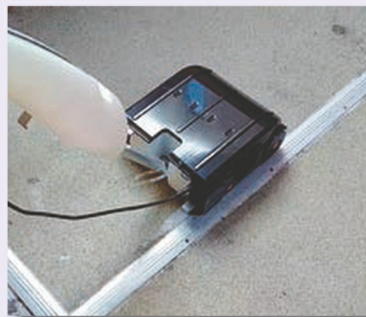

**Hard & Non Slip Flooring**

**Stairs & Steps**

**Outdoor Paving, Resin & Tiles**

**Carpet & Entrance Matting**

- ✓ Simple & Robust construction
- ✓ Easy to fill, empty and maintain
- ✓ Little or no training required
- ✓ Low profile for under furniture & fixtures
- ✓ Fast twin brushes – powerful cleaning

The iVo RovaWash is a breakthrough new floor cleaning machine that is very effective on hard floors and carpets.

Excellent for entrance matting, stairs and small area floors, the RovaWash is extremely easy to use, and very thorough in its results.

Available in 250 mm and 350 mm versions.