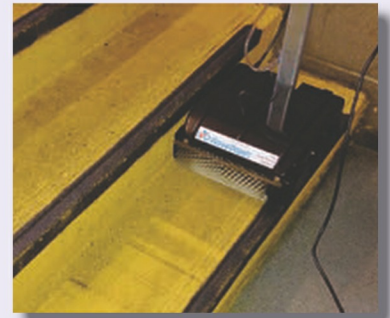

**Hard & Non Slip Flooring**

**Stairs & Steps**

**Outdoor Paving, Resin & Tiles**

**Carpet & Entrance Matting**

- ✓ Simple & Robust construction
- ✓ Easy to fill, empty and maintain
- ✓ Little or no training required
- ✓ Low profile for under furniture & fixtures
- ✓ Fast twin brushes – powerful cleaning

## Measurements & Stats

For Cleaning Areas	3 m <sup>2</sup> +
Cleaning Path	250 mm / 350 mm
Clean Tank Capacity	4 litres
Waste Tank Capacity	1 litres / 2 litres
Cleaning Head Weight	5 kg / 6 kg
Coverage Per Hour	300 m <sup>2</sup> / 420 m <sup>2</sup>
Total Machine Width	270 mm / 370 mm
Machine Weight	10 kg / 11 kg
Cable Length	12 m

The iVo RovaWash is a breakthrough new floor cleaning machine that is very effective on hard floors and carpets.

Excellent for entrance matting, stairs and small area floors, the RovaWash is extremely easy to use, and very thorough in its results.

Available in 250 mm and 350 mm versions.